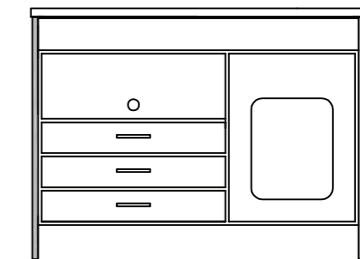

Media Console

60"W x 24"D x 45"H
72"W x 24"D x 45"H

Notes:

- •Three (3) interior drawers.
- •Fridge and microwave housing.
- •Full extension metal drawer guides.
- •Solid wood edges.

Cocktail Table

36"W x 22"D x 17"H

Notes:

- •High pressure laminate top.
- •Solid wood apron.
- •Solid wood edges.

hospitality
designs

11720 Horseshoe Way / Richmond, BC, Canada V7A 4V5
info@hospitalitydesigns.com / www.hospitalitydesigns.com

Toll Free: 877-468-3588 / Tel: 604-248-1806

Fax: 604-248-1880

mimosa