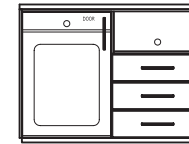

Luggage Bench Upholstered

30"W x 18"D x 18"H

- Notes:
- Upholstered Top
 - Solid Wood Edges and Legs

Luggage Bench Laminated Top

30"W x 18"D x 22"H

- Notes:
- Solid Wood Edges and Legs
 - Optional Metal Strips Inset

Media Console

60"W x 24"D x 45"H
72"W x 24"D x 45"H

- Notes:
- Three (3) interior drawers
 - Full Extension Metal Drawer Guides
 - Solid Wood Edges and Legs
 - High Pressure Laminate Top

Executive Media Console