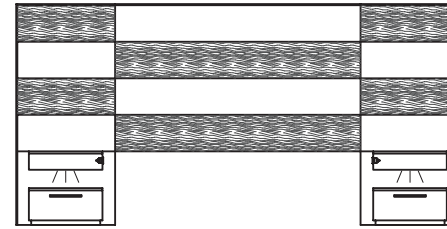

HUDSON

HUDSON

designed by Stacy Garcia

King Headboard System

Overall: 144 1/2"W x 1 7/8"D x 72"H
Overall: 144 1/2"W x 1 7/8"D x 60"H

- Notes:
- Solid Wood Frame
 - Wood Cleat for Flush Wall Mounting

- Side Panels to Floor
- Mounted Nightstand per Side Panel
- California King is Also Available

Queen/Full Headboard System

Queen Overall: 156 1/4"W x 1 7/8"D x 72"H
Queen Overall: 156 1/4"W x 1 7/8"D x 60"H
Full Overall: 140 1/4"W x 18 7/8"D x 60"H
Full Overall: 140 1/4"W x 18 7/8"D x 72"H

- Notes:
- Solid Wood Frame
 - Wood Cleat for Flush Wall Mounting
 - Centre Panel to Floor
 - Mounted Nightstand per Side Panel

Bed Base

King: 80"W x 82"D x 14"H
Queen: 62"W x 82"D x 14"H

- Notes:
- Solid Wood Frame
 - California King is Also Available

Headboard - Stand Alone

King: 78"W x 1 7/8"D x 48"H
Queen: 60"W x 1 7/8"D x 48"H
Full: 54"W x 1 7/8"D x 48"H

36"W x 24"D x 33 1/4"H
52"W x 24"D x 33 1/4"H

- Notes:
- Measured at Bottom of Base
 - Solid Wood Edges and Legs
 - Brushed Nickel Foot Caps
 - Granite Tops Provided Separately

Vanity Mirror

48"W x 27"H - 3"Frame