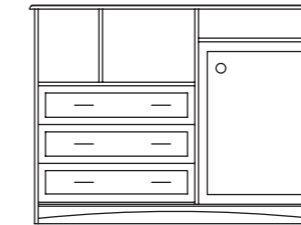

experience quality

mangrove

Quality is what your guests remember...

experience quality.

hospitality
designs

TV Armoire
34"W x 22"D x 64"H
• Three (3) Drawers
• Metal Drawer Slides
• Solid Wood Edges
• Optional TV Pullout or TV Swivel

Wardrobe
36"W x 22"D x 64"H

Note: All headboard widths are taken at the bottom of the panel

King
78"W X 36"H
78"W X 24"H
California King
72"W X 36"H
72"W X 24"H
Queen
60"W X 36"H
60"W X 24"H
Full
54"W X 36"H
54"W X 24"H

- Solid Wood Frame
- Wood Cleat for Flush Wall Mounting
- No Legs to Floor

Nightstand
21"W x 17"D x 24"H
24"W x 17"D x 24"H
30"W x 17"D x 24"H
• Single (1) Drawer
• Metal Drawer Slides
• High Pressure Laminate Top
• Optional: Customize with Two (2) Drawers

TV Chest
32"W x 20"D x 34"H
36"W x 20"D x 34"H
40"W x 20"D x 34"H
• Three (3) Drawers
• Metal Drawer Slides
• High Pressure Laminate Top
• Solid Wood Edges

Executive Media Console - With Door at Fridge Unit
60"W x 25"D x 45"H
72"W x 25"D x 45"H
• Three (3) Drawers
• Metal Drawer Slides
• Solid Wood Edges