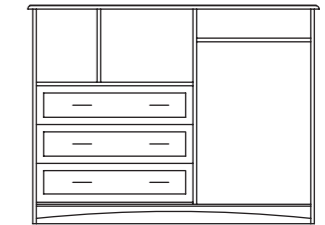

Wardrobe
36"W x 22"D x 64"H

Note: All headboard widths are taken at the bottom of the panel

King
78"W X 36"H
78"W X 24"H
California King
72"W X 36"H
72"W X 24"H
Queen
60"W X 36"H
60"W X 24"H
Full
54"W X 36"H
54"W X 24"H

- Solid Wood Frame
- Wood Cleat for Flush Wall Mounting
- No Legs to Floor

Nightstand
21"W x 17"D x 24"H
24"W x 17"D x 24"H
30"W x 17"D x 24"H
• Single (1) Drawer
• Metal Drawer Slides
• High Pressure Laminate Top
• Optional: Customize with Two (2) Drawers

TV Chest
32"W x 20"D x 34"H
36"W x 20"D x 34"H
40"W x 20"D x 34"H
• Three (3) Drawers
• Metal Drawer Slides
• High Pressure Laminate Top
• Solid Wood Edges

Executive Media Console - With Door at Fridge Unit
60"W x 25"D x 45"H
72"W x 25"D x 45"H
• Three (3) Drawers
• Metal Drawer Slides
• Solid Wood Edges

Media Console - No Door at Fridge Unit
60"W x 24"D x 45"H
72"W x 24"D x 45"H
• Three (3) Drawers
• Metal Drawer Slides
• Solid Wood Edges

Mirror
20"W x 60"H
• Solid Wood Frame
• Wall Mounted

Mirror
27"W x 47"H
• Solid Wood Frame
• Wall Mounted