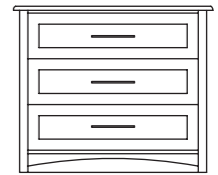

Wardrobe
36"W x 22"D x 64"H

Note: All headboard widths are taken at the bottom of the panel

King
78"W X 36"H
78"W X 24"H
California King
72"W X 36"H
72"W X 24"H
Queen
60"W X 36"H
60"W X 24"H
Full
54"W X 36"H
54"W X 24"H

- Solid Wood Frame
- Wood Cleat for Flush Wall Mounting
- No Legs to Floor

Nightstand
21"W x 17"D x 24"H
24"W x 17"D x 24"H
30"W x 17"D x 24"H
• Single (1) Drawer
• Metal Drawer Slides
• High Pressure Laminate Top
• Optional: Customize with Two (2) Drawers

TV Chest
32"W x 20"D x 34"H
36"W x 20"D x 34"H
40"W x 20"D x 34"H
• Three (3) Drawers
• Metal Drawer Slides
• High Pressure Laminate Top
• Solid Wood Edges

Executive Media Console - With Door at Fridge Unit
60"W x 25"D x 45"H
72"W x 25"D x 45"H
• Three (3) Drawers
• Metal Drawer Slides
• Solid Wood Edges

Media Console - No Door at Fridge Unit
60"W x 24"D x 45"H
72"W x 24"D x 45"H
• Three (3) Drawers
• Metal Drawer Slides
• Solid Wood Edges

Mirror
20"W x 60"H
• Solid Wood Frame
• Wall Mounted

Mirror
27"W x 47"H
• Solid Wood Frame
• Wall Mounted