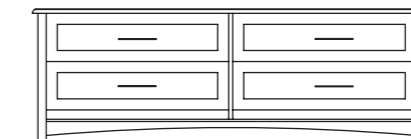

Wardrobe
36"W x 22"D x 64"H

Note: All headboard widths are taken at the bottom of the panel

King
78"W X 36"H
78"W X 24"H
California King
72"W X 36"H
72"W X 24"H
Queen
60"W X 36"H
60"W X 24"H
Full
54"W X 36"H
54"W X 24"H

- Solid Wood Frame
- Wood Cleat for Flush Wall Mounting
- No Legs to Floor

Nightstand
21"W x 17"D x 24"H
24"W x 17"D x 24"H
30"W x 17"D x 24"H
• Single (1) Drawer
• Metal Drawer Slides
• High Pressure Laminate Top
• Optional: Customize with Two (2) Drawers

TV Chest
32"W x 20"D x 34"H
36"W x 20"D x 34"H
40"W x 20"D x 34"H
• Three (3) Drawers
• Metal Drawer Slides
• High Pressure Laminate Top
• Solid Wood Edges

Executive Media Console - With Door at Fridge Unit
60"W x 25"D x 45"H
72"W x 25"D x 45"H
• Three (3) Drawers
• Metal Drawer Slides
• Solid Wood Edges

Media Console - No Door at Fridge Unit
60"W x 24"D x 45"H
72"W x 24"D x 45"H
• Three (3) Drawers
• Metal Drawer Slides
• Solid Wood Edges

Mirror
20"W x 60"H
• Solid Wood Frame
• Wall Mounted

Mirror
27"W x 47"H
• Solid Wood Frame
• Wall Mounted