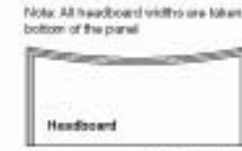

Note: All headboard widths are taken at the bottom of the panel.

King
78"W x 36"H
78"W x 24"H

California King
72"W x 36"H
72"W x 24"H

Queen
60"W x 36"H
60"W x 24"H

Full
54"W x 36"H
54"W x 24"H

• Solid Wood Frame
• Wood Cleat for Flush Wall Mounting
• No Legs to Floor

Nightstand
21"W x 17"D x 24"H
24"W x 17"D x 24"H
30"W x 17"D x 24"H
• Single (1) Drawer
• Metal Drawer Slides
• High Pressure Laminate Top
• Optional: Customize with Two (2) Drawers