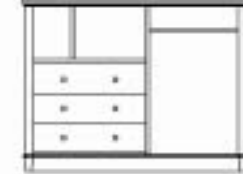

Wardrobe
36"W x 22"D x 64"H

Note: All headboard widths are taken at the bottom of the panel.

King
78"W x 36"H
78"W x 24"H

California King
72"W x 36"H
72"W x 24"H

Queen
60"W x 36"H
60"W x 24"H

Full
54"W x 36"H
54"W x 24"H

• Solid Wood Frame
• Wood Cleat for Flush Wall Mounting
• No Legs to Floor

Nightstand
21"W x 17"D x 24"H
24"W x 17"D x 24"H
30"W x 17"D x 24"H
• Single (1) Drawer
• Metal Drawer Slides
• High Pressure Laminate Top
• Optional: Customize with Two (2) Drawers

TV Chest
32"W x 20"D x 34"H
36"W x 20"D x 34"H
40"W x 20"D x 34"H
• Three (3) Drawers
• Metal Drawer Slides
• High Pressure Laminate Top
• Solid Wood Edges

Executive Media Console - With Door at Fridge Unit
60"W x 24"D x 45"H
72"W x 24"D x 45"H
• Three (3) Drawers
• Metal Drawer Slides
• Solid Wood Edges