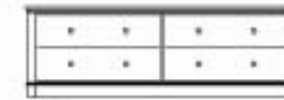

Credenza
60"W x 20"D x 24"H
72"W x 20"D x 24"H
• Four (4) Drawers
• Metal Drawer Slides
• High Pressure Laminate Top
• Solid Wood Edges