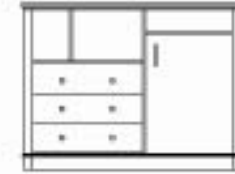

Wardrobe
36"W x 22"D x 64"H

Note: All headboard widths are taken at the bottom of the panel.

King
78"W x 36"H
78"W x 24"H

California King
72"W x 36"H
72"W x 24"H

Queen
60"W x 36"H
60"W x 24"H

Full
54"W x 36"H
54"W x 24"H

• Solid Wood Frame
• Wood Cleat for Flush Wall Mounting
• No Legs to Floor

Nightstand
21"W x 17"D x 24"H
24"W x 17"D x 24"H
30"W x 17"D x 24"H
• Single (1) Drawer
• Metal Drawer Slides
• High Pressure Laminate Top
• Optional: Customize with Two (2) Drawers

TV Chest
32"W x 20"D x 34"H
36"W x 20"D x 34"H
40"W x 20"D x 34"H
• Three (3) Drawers
• Metal Drawer Slides
• High Pressure Laminate Top
• Solid Wood Edges

Executive Media Console - With Door at Fridge Unit
60"W x 24"D x 45"H
72"W x 24"D x 45"H
• Three (3) Drawers
• Metal Drawer Slides
• Solid Wood Edges