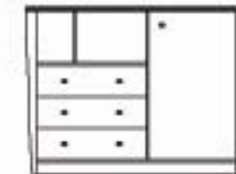

Executive Media Console - With Door at Fridge Unit
60"W x 25"D x 45"H
72"W x 25"D x 45"H
• Three (3) Drawers
• Metal Drawer Slides
• Solid Wood Edges

palmetto