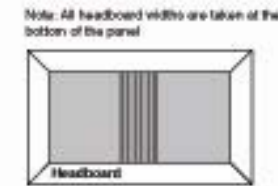

Quality is what your
guests remember...
experience quality.

experience quality

palmetto

hospitality
designs 

TV Armoire
34"W x 22"D x 64"H
• Three (3) Drawers
• Metal Drawer Slides
• Solid Wood Edges
• Optional TV Pullout or TV Shelf

Wardrobe
36"W x 22"D x 64"H

Note: All headboard widths are taken at the bottom of the panel

King
78"W x 36"H
78"W x 24"H

California King
72"W x 56"H
72"W x 24"H

Queen
60"W x 35"H
60"W x 24"H

Full
54"W x 30"H
54"W x 24"H