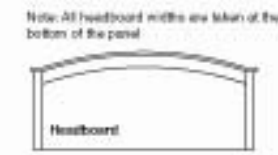

experience quality

mangrove

Quality is what your
guests remember...
experience quality.

hospitality
designs

TV Armoire
34"W x 22"D x 64"H
• Three (3) Drawers
• Metal Drawer Slides
• Solid Wood Edges
• Optional TV Pullout or TV Orivel

Wardrobe
36"W x 22"D x 64"H

Note: All headboard widths are taken at the bottom of the panel.

King
76"W x 34"H
76"W x 24"H

California King
72"W x 36"H
72"W x 24"H

Queen
60"W x 38"H
60"W x 24"H

Full
54"W x 38"H
54"W x 24"H