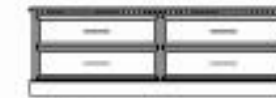

Executive Media Console - With Door at Fridge Unit
60"W x 25"D x 45"H
72"W x 25"D x 45"H
• Three (3) Drawers
• Metal Drawer Slides
• Solid Wood Edges

Media Console - No Door at Fridge Unit
60"W x 24"D x 45"H
72"W x 24"D x 45"H
• Three (3) Drawers
• Metal Drawer Slides
• Solid Wood Edges

Mirror
30"W x 60"H
• Solid Wood Frame
• Wall Mounted

Mirror
27"W x 47"H
• Solid Wood Frame
• Wall Mounted

Credenza
60"W x 28"D x 24"H
72"W x 28"D x 24"H
• Four (4) Drawers
• Metal Drawer Slides
• High Pressure Laminate Top
• Solid Wood Edges