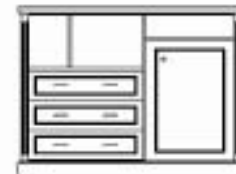

Wardrobe
30"W x 22"D x 64"H

Note: All hardware widths are taken at the bottom of the panel

King
78"W x 38"H
78"W x 24"H

California King
72"W x 38"H
72"W x 24"H

Queen
62"W x 38"H
62"W x 24"H

Full
54"W x 38"H
54"W x 24"H

- Solid Wood Frame
- Wood Cleat for Flush Wall Mounting
- No Legs to Floor

Nightstand
21"W x 17"D x 24"H
24"W x 17"D x 24"H
30"W x 17"D x 24"H

- Single (1) Drawer
- Metal Drawer Slides
- High Pressure Laminate Top
- Optional: Customize with Two (2) Drawers

TV Chest
32"W x 20"D x 34"H
38"W x 20"D x 34"H
40"W x 20"D x 34"H

- Three (3) Drawers
- Metal Drawer Slides
- High Pressure Laminate Top
- Solid Wood Edges

Executive Media Console - With Door at Fridge Unit
60"W x 25"D x 45"H
72"W x 25"D x 45"H