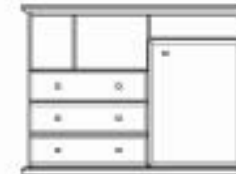

Wardrobe
30"W x 22"D x 64"H

Note: All headboard widths are taken at the bottom of the panel

King
76"W x 36"H
76"W x 24"H

California King
72"W x 36"H
72"W x 24"H

Queen
60"W x 36"H
60"W x 24"H

• Solid Wood Frame
• Wood Chest for Flush Wall Mounting
• No Legs to Floor

Nightstand
21"W x 17"D x 24"H
24"W x 17"D x 24"H
30"W x 17"D x 24"H
• Single (1) Drawer
• High Pressure Laminate Top
• Optional: Customize with Two (2) Drawers

TV Chest
30"W x 20"D x 32"H
30"W x 20"D x 34"H
40"W x 20"D x 34"H
• Three (3) Drawers
• Metal Drawer Slides
• High Pressure Laminate Top
• Solid Wood Edges

Executive Media Console - With Door at Fridge Unit
60"W x 20"D x 48"H
72"W x 20"D x 48"H
• Three (3) Drawers
• Metal Drawer Slides
• Solid Wood Edges

Media Console - No Door at Fridge Unit
60"W x 24"D x 48"H
72"W x 24"D x 48"H
• Three (3) Drawers
• Metal Drawer Slides
• Solid Wood Edges

Mirror
20"W x 40"H
• Solid Wood Frame
• Wall Mounted

Mirror
27"W x 47"H
• Solid Wood Frame
• Wall Mounted

Credenza
60"W x 20"D x 24"H
72"W x 20"D x 24"H
• Four (4) Drawers
• Metal Drawer Slides
• High Pressure Laminate Top
• Solid Wood Edges