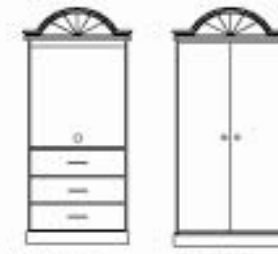

Quality is what your
guests remember...
experience quality.

experience quality

cathedral grove

hospitality
designs

TV Armoire
34"W x 22"D x 64"H
• Three (3) Drawers
• Metal Drawer Slides
• Solid Wood Edges
• Optional TV Pullout or TV Swivel

Wardrobe
36"W x 22"D x 64"H

Note: All headboard widths are taken at the bottom of the panel.

King
76"W x 36"H
78"W x 24"H

California King
72"W x 36"H
72"W x 24"H

Queen
62"W x 36"H
60"W x 24"H

• Solid Wood Frame
• Wood Cleat for Flush Wall Mounting
• No Legs to Floor

Nightstand
21"W x 17"D x 24"H
26"W x 17"D x 24"H
30"W x 17"D x 24"H
• Single (1) Drawer
• Metal Drawer Slides
• High Pressure Laminate Top
• Optional: Customize with Two (2) Drawers

TV Chest
32"W x 30"D x 34"H
36"W x 30"D x 34"H
40"W x 30"D x 34"H
• Three (3) Drawers
• Metal Drawer Slides
• Solid Wood Edges

Mirror
30"W x 60"H
• Solid Wood Frame
• Wall Mounted

Mirror
27"W x 47"H
• Solid Wood Frame
• Wall Mounted

Credenza
60"W x 24"D x 36"H
72"W x 24"D x 36"H
• Four (4) Drawers
• Metal Drawer Slides
• High Pressure Laminate Top
• Solid Wood Edges