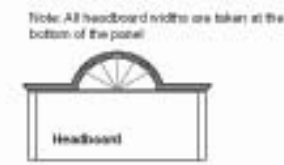

Quality is what your
guests remember...
experience quality.

experience quality

cathedral grove

hospitality
designs

TV Armoire
34"W x 22"D x 64"H
• Three (3) Drawers
• Metal Drawer Slides
• Solid Wood Edges
• Optional TV Pullout or TV Swivel

Wardrobe
36"W x 22"D x 64"H

Note: All headboard widths are taken at the bottom of the panel.

King
76"W x 36"H
78"W x 24"H

California King
72"W x 36"H
72"W x 24"H

Queen
62"W x 36"H
60"W x 24"H

• Solid Wood Frame
• Wood Cleat for Flush Wall Mounting
• No Legs to Floor