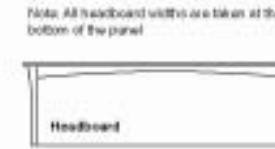

King
38"W x 30"H
38"W x 24"H

California King
72"W x 30"H
72"W x 24"H

Queen
60"W x 30"H
60"W x 24"H

• Solid Wood Frame
• Wood Cleat for Flush Wall Mounting
• No Legs to Floor

Nightstand
21"W x 17"D x 24"H
24"W x 17"D x 24"H
30"W x 17"D x 24"H
• Single (1) Drawer
• High Pressure Laminate Top
• Optional - Customize with Two (2) Drawers