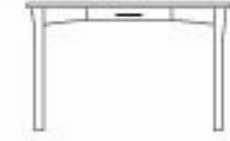

TV Chest
32"W x 20"D x 34"H
36"W x 20"D x 34"H
48"W x 20"D x 34"H
• Three (3) Drawers
• Metal Drawer Slides
• High Pressure Laminate Top
• Solid Wood Edges

Executive Media Console - With Door at Fringe Unit
60"W x 25"D x 48"H
72"W x 25"D x 48"H
• Three (3) Drawers
• Metal Drawer Slides
• Solid Wood Edges

Media Console - No Door at Fringe Unit
60"W x 24"D x 48"H
72"W x 24"D x 48"H
• Three (3) Drawers
• Metal Drawer Slides
• Solid Wood Edges

Mirror
20"W x 60"H
• Solid Wood Frame
• Wall Mounted

Mirror
27"W x 47"H
• Solid Wood Frame
• Wall Mounted

Credenza
60"W x 20"D x 24"H
72"W x 20"D x 24"H
• Four (4) Drawers
• Metal Drawer Slides
• High Pressure Laminate Top
• Solid Wood Edges

Desk
42"W x 20"D x 31"H
48"W x 24"D x 31"H
• Single (1) Drawer
• Metal Drawer Slides
• High Pressure Laminate Top
• Solid Wood Edges and Legs