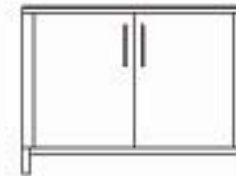

Executive Media Console - With Exterior Doors
60"W x 20"D x 45"H
72"W x 20"D x 45"H

- Three (3) Drawers
- Metal Drawer Slides
- Solid Wood Edges