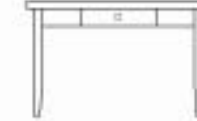

arbutus

Media Console - No Door at Fridge Unit
60"W x 24"D x 45"H
72"W x 24"D x 45"H
• Three (3) Drawers
• Metal Drawer Slides
• Solid Wood Edges

Mirror
20"W x 60"H
• Solid Wood Frame
• Wall Mounted

Mirror
27"W x 47"H
• Solid Wood Frame
• Wall Mounted

Credenza
60"W x 20"D x 24"H
72"W x 20"D x 24"H
• Four (4) Drawers
• Metal Drawer Slides
• High Pressure Laminate Top
• Solid Wood Edges

Desk
42"W x 20"D x 31"H
48"W x 24"D x 31"H
• Single (1) Drawer
• Metal Drawer Slides
• High Pressure Laminate Top
• Solid Wood Edges and Legs